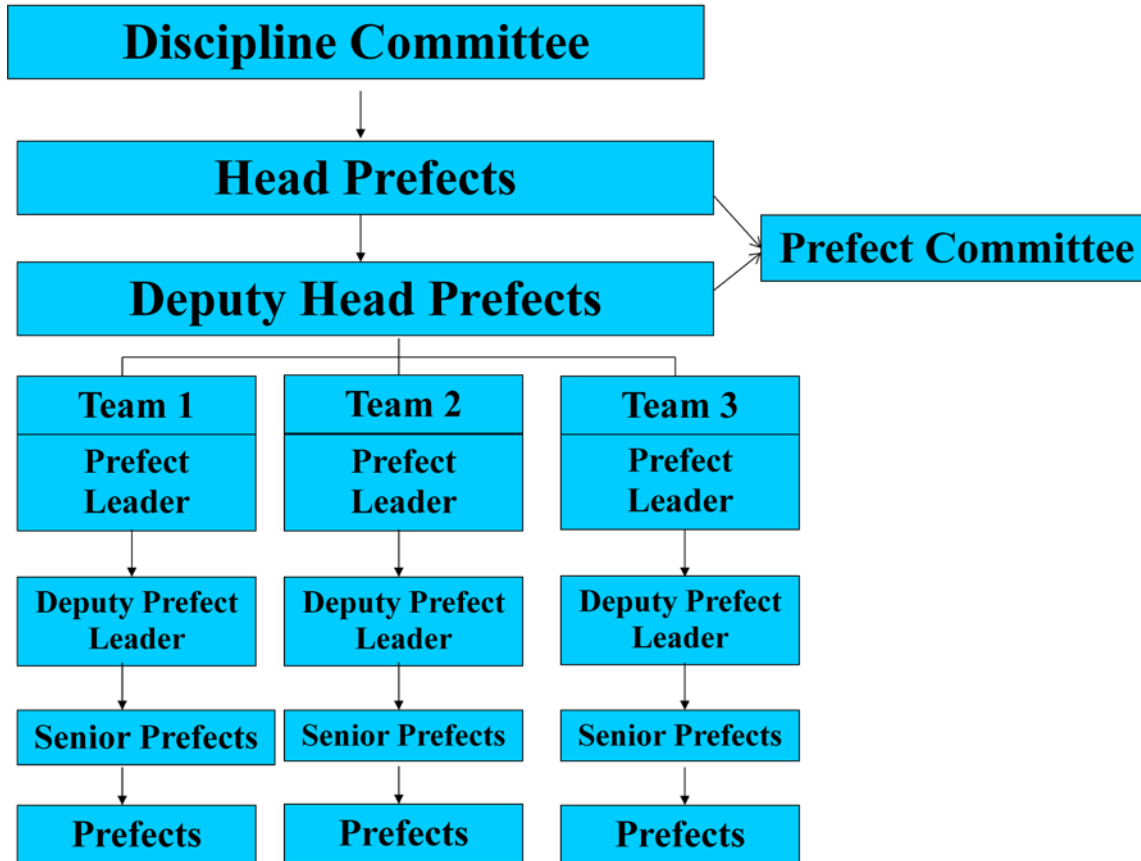

**Sir Ellis Kadoorie Secondary School (West Kowloon)**  
**School Discipline Committee**

**Structure of Prefect Team**

**Duty A - Station at the front gate to check uniform, station in the covered playground and in the Culture Square.**

**Duty B - Station at the back gate, the Food Court, and the tuck shop.**

**Duty C - On duty outside the staff room during recess and in the detention room after school. Duty C is for reserve team with less duty load.**